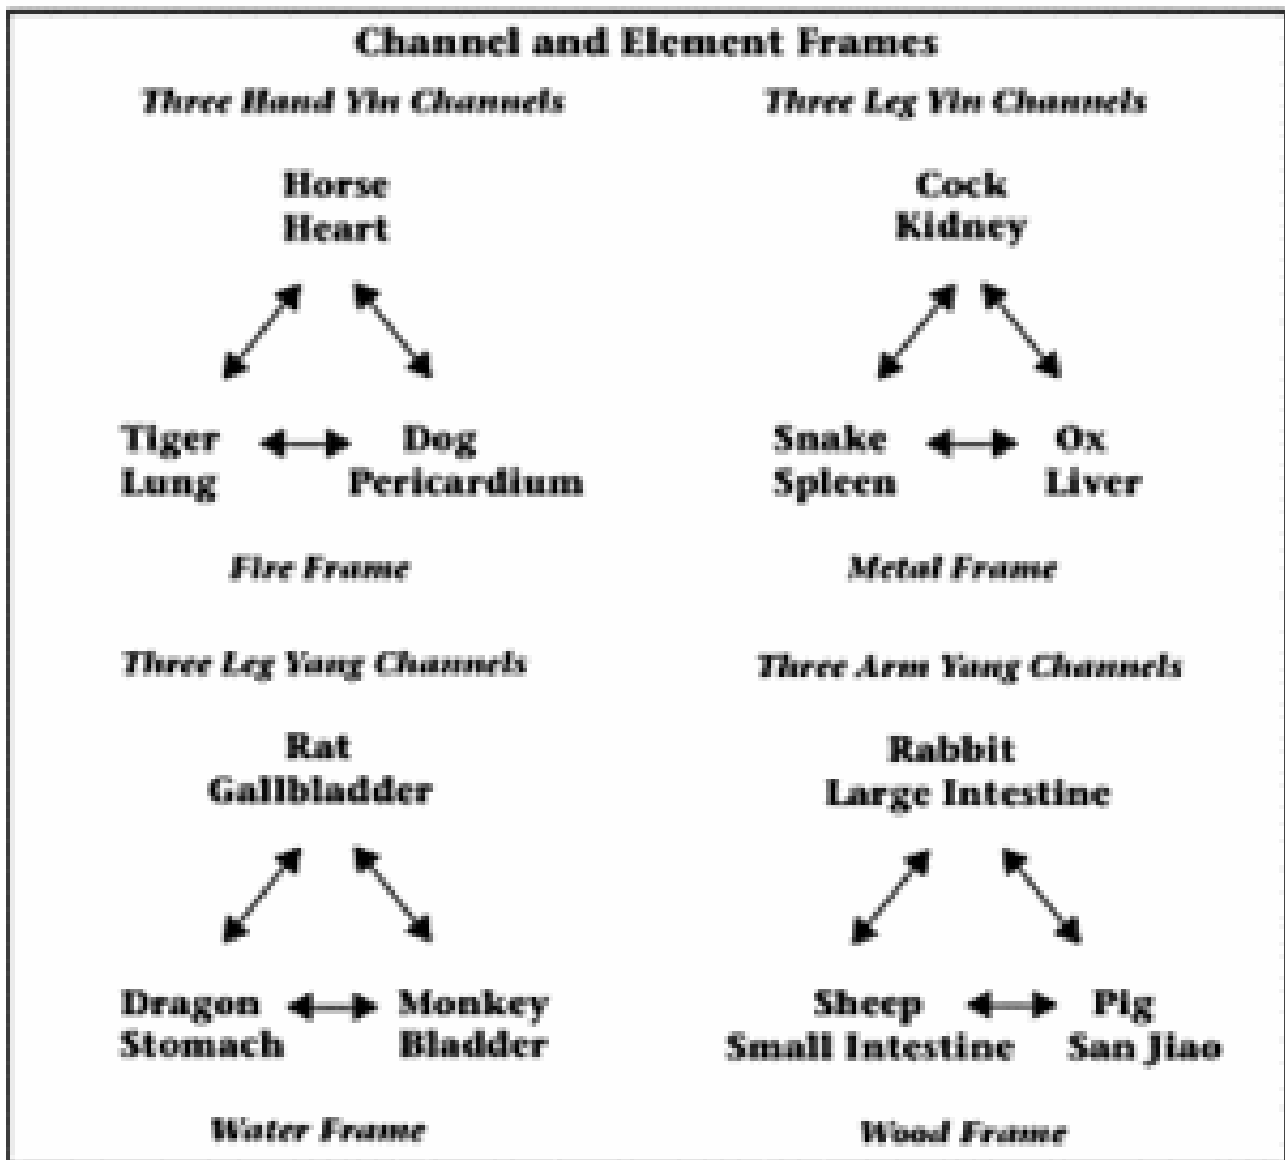

BODYWORK

The Meridian Clock: A Taoist Cosmological Imaging System, Part Two

David Twicken, DOM, LAc

Editor's note : The first part of Dr. Twicken's article appeared in the February 2005 issue.

The following tables present each of the four trinity or harmonic partners and their corresponding acupuncture pairs, which comprise the three channel pairings on the arms and legs. This presentation of the meridian clock provides the theoretical support for the acupuncture channel pairs, and reveals that the clock is not just a time-based tool, but that it is also an imaging system of the human body.

Meridian Clock Theory for Explaining the Location of the Channels on the Hands and Feet

The Rabbit/Large Intestine is Wood and the Horse/Heart is Fire. Both are Yang elements; their three-channel patterns are located on the Yang part of the body, the arm. The trinity pairs of these animals/elements are located on the arm. The Cock/Kidney is Metal and the Rat/Gallbladder is Water. Both are Yin elements; their three-channel patterns are located on the Yin part of the body, the leg. The trinity pairs of these animals/elements are located on the leg. These two principles provide a model supporting the locations of the channels, not only their pairings.

Zang-Fu Channel and Branch Pairings

A deep study of the meridian clock reveals theories supporting fundamental principles of Chinese medicine. Along with the Taoist *He Tu*, *Luo Shu* and *Ba Gua* energy formations, the meridian clock is an imaging system of the human body. It provides a significant method to evaluate the human body and select acupuncture point combinations. Acupuncture applications using the meridian clock will be presented in future articles.